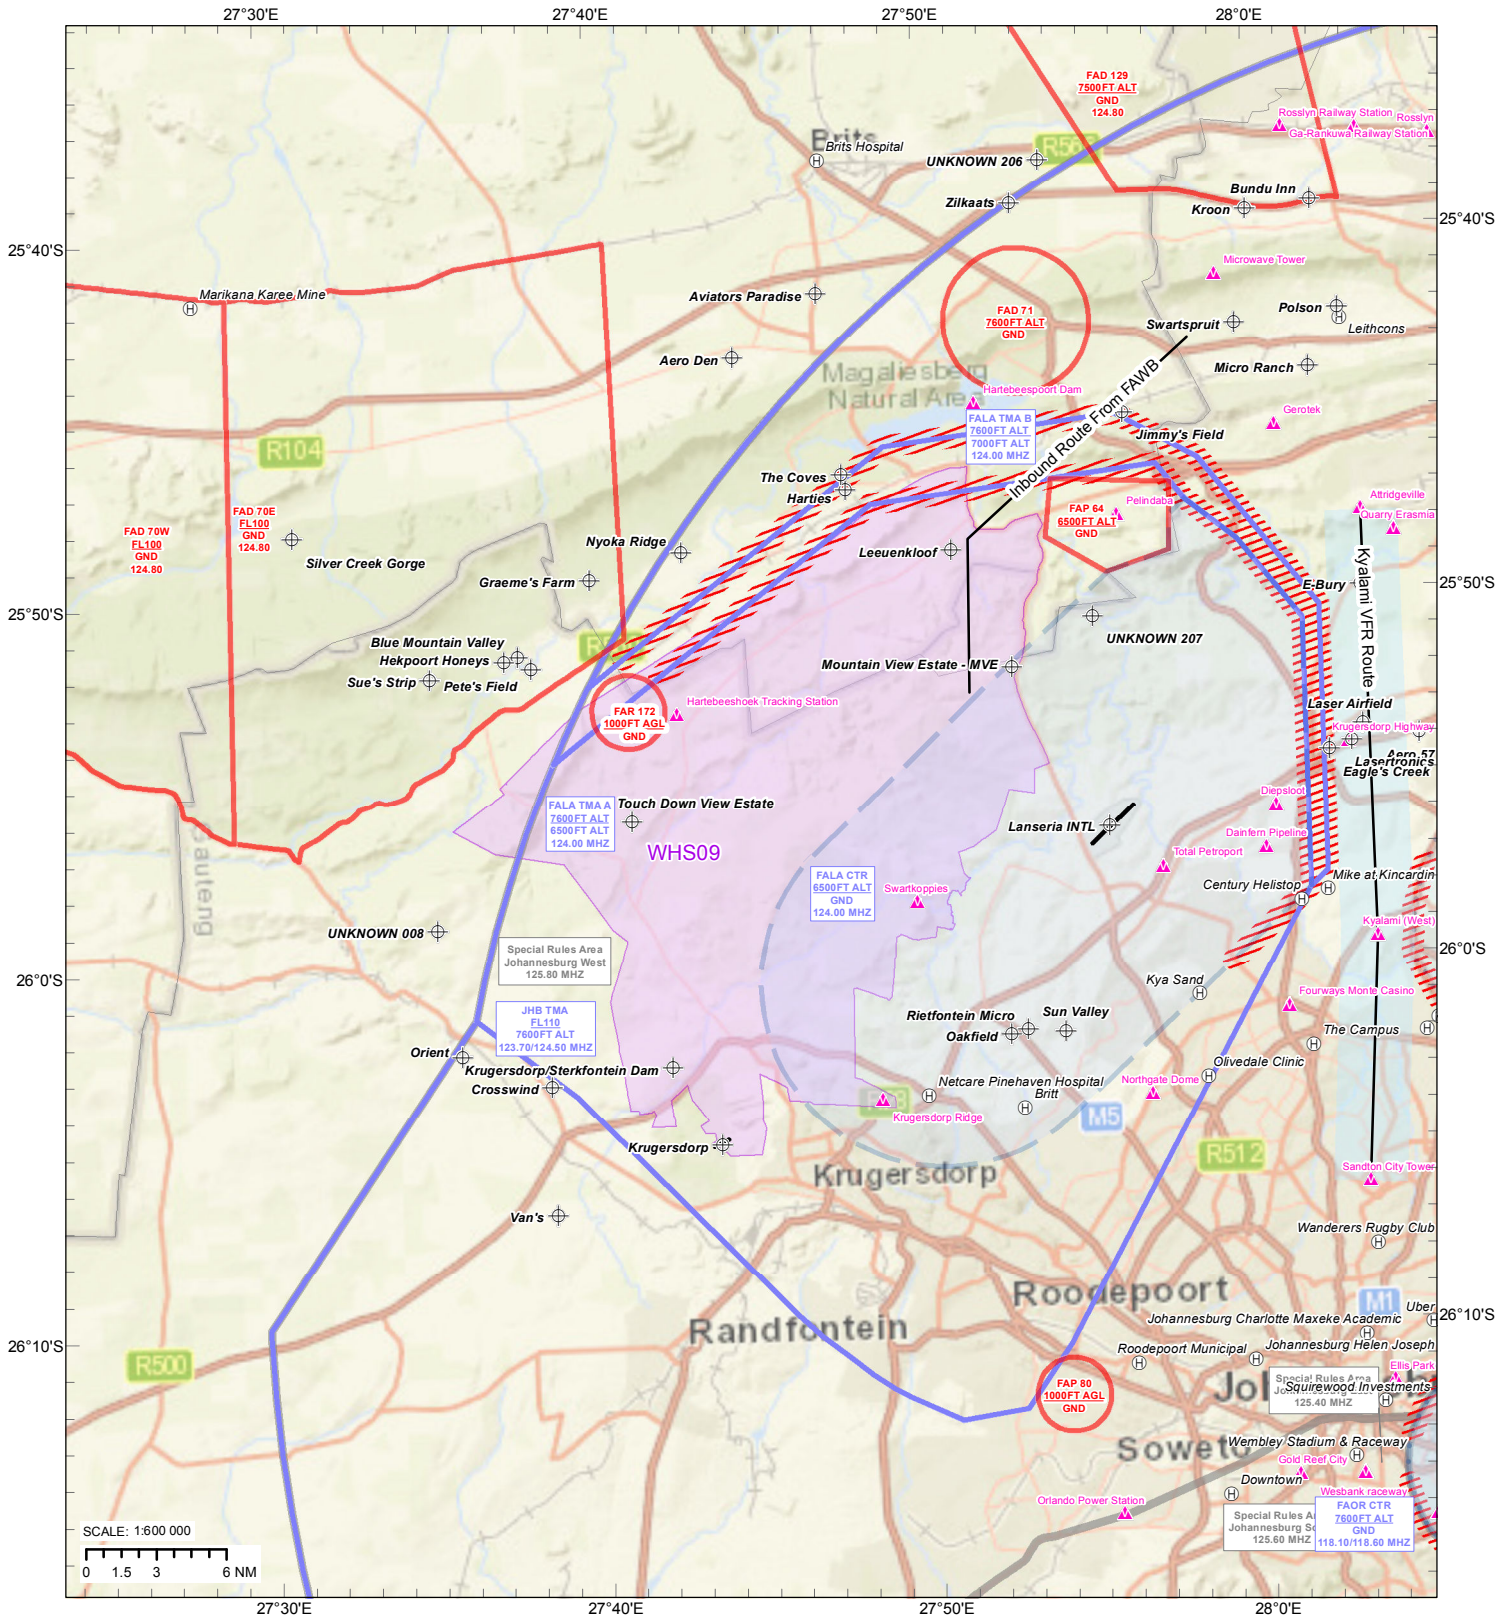

**WORLD HERITAGE SITES**  
**FH: Cradle of Humankind**

WHS Nr	Name	Highest Point (ft)	NEMPAA (ft)	MNM ALT (ft)
WHS09	FH: Cradle of Humankind	5633	2500	8140

SOURCE: SAPAD\_OR\_2014\_02

**Legend**

- ARP (Aeronautical Reference Point)
- Helistop
- VFR Rep Pts (Visual Flight Rules Reporting Points)
- VFR Routes
- VFR Buffer
- ATZ (Arrival Transition Zone)
- CTR (Control Zone)
- FAD (Final Approach Deposit)
- FAP (Final Approach Point)
- FAR (Final Approach Radar)
- TMA (Terminal Manoeuvring Area)
- SRA (Special Rules Area)
- World Heritage Sites 2014
- National Parks 2014